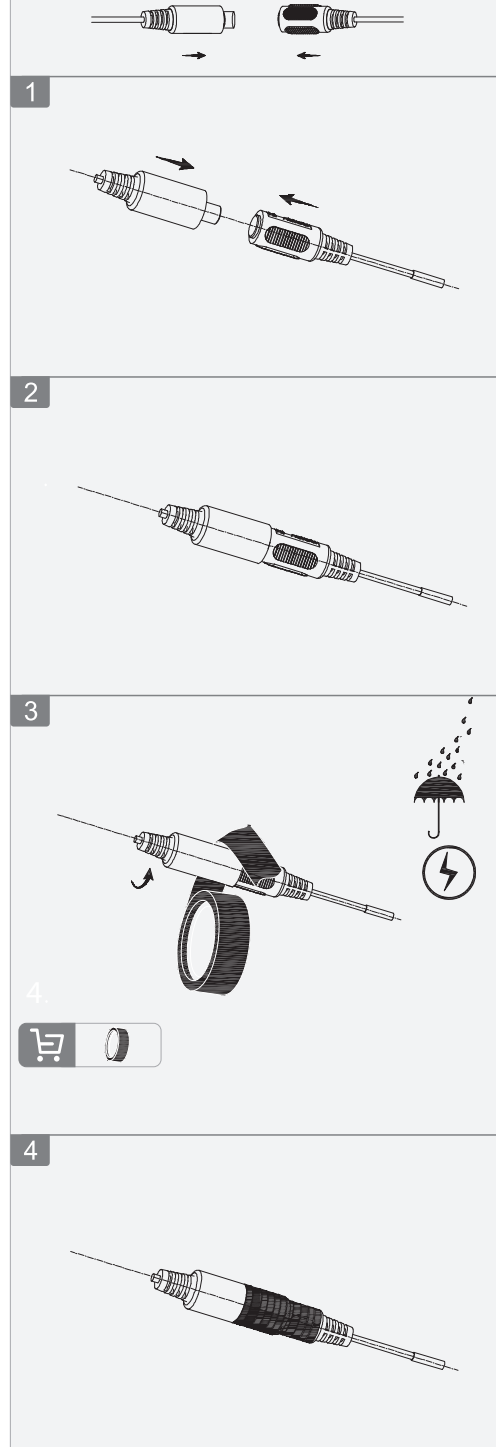

Fisheye Network Camera

Installation Guide

V1.0.0

A Optional

B

4