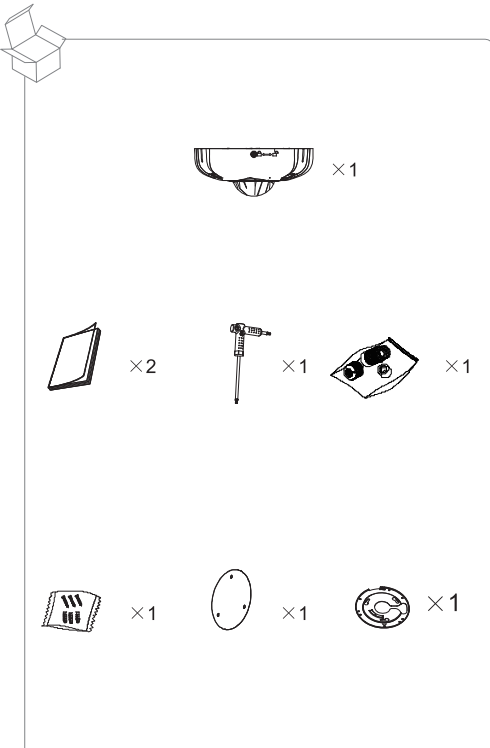

Fisheye Network Camera

Installation Guide

V1.0.0

A Optional

B

4