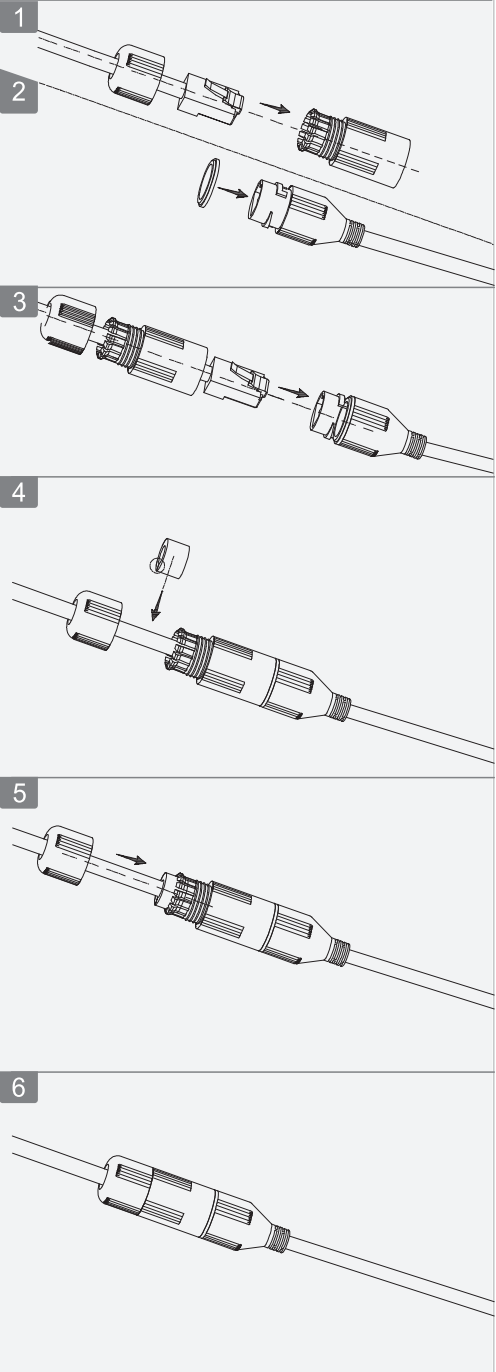

Fisheye Network Camera

Installation Guide

V1.0.0

A Optional

B

4