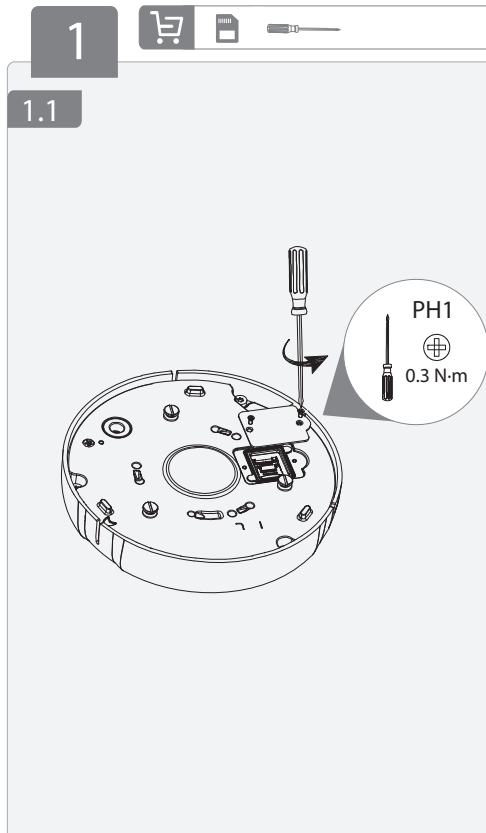

Fisheye Network Camera

Installation Guide

V1.0.0

A Optional

B

4